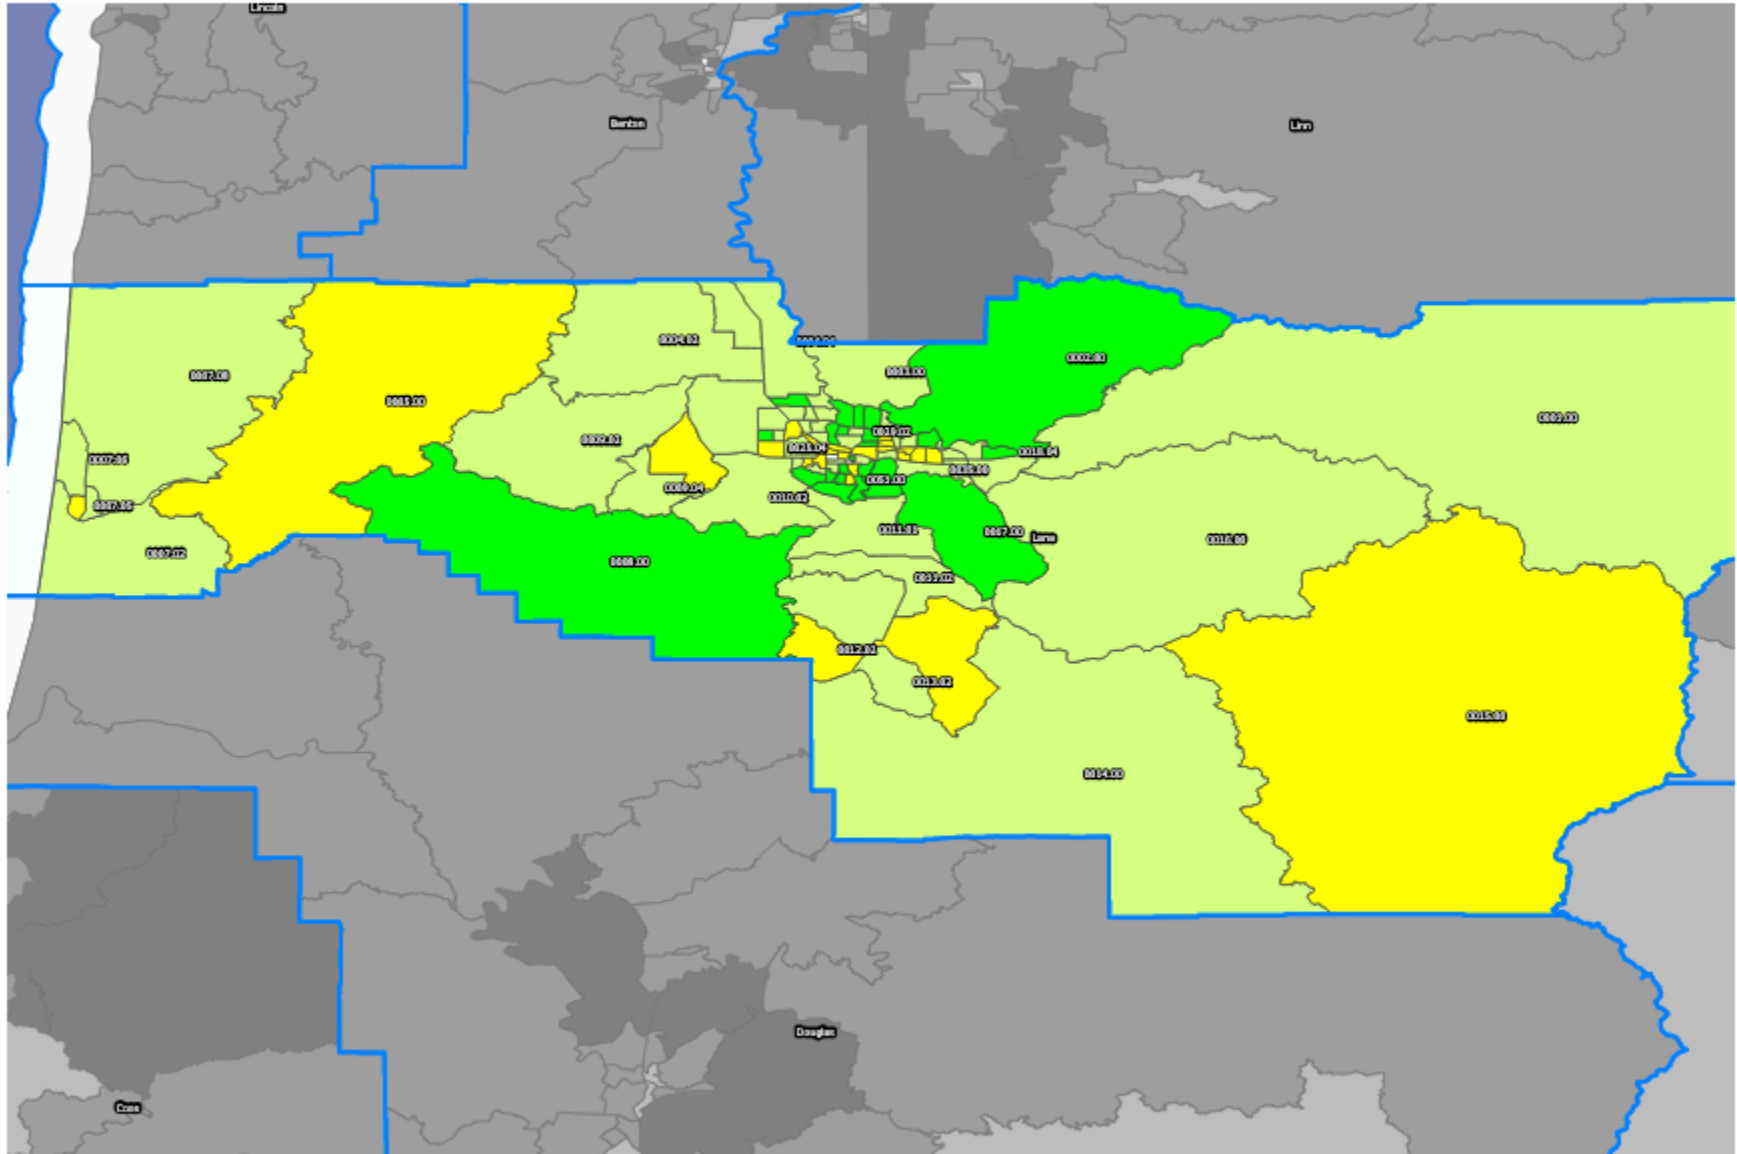

Eugene-Springfield OR, MSA 2025

Map Legend

 Cities > 499,999

 Counties

 States

Census Tracts (Inside) - Tract Income ...

 0 - Income Not Available

 1 - Low Income

 2 - Moderate Income

 3 - Middle Income

 4 - Upper Income

Census Tracts (Outside) - Tract Income ...

 0 - Income Not Available

 1 - Low Income

 2 - Moderate Income

 3 - Middle Income

 4 - Upper Income